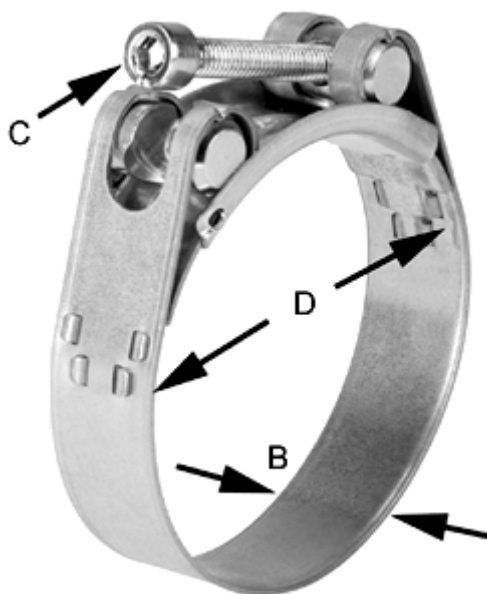

# Data Sheet

Article number: 025927302233

Description: Heavy Duty Clamp GBS M 233/30 W2 ISK QRC

## Measures

---

C (screw type) = ISK
Diameter D = 226-239
Width B = 30